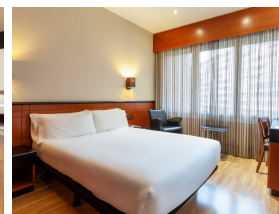

- 117 rooms: 19 Single, 94 Double Standard and 4 Junior Suite
- 24 hour reception service
- Outdoor pool and solarium (at Hotel Gran Derby)
- Gym and sauna (at Hotel Gran Derby)
- Scotch Bar Epsom
- Restaurant for groups
- Collection of contemporary Spanish painting
- Meeting rooms and event spaces

- Free WIFI
- Room service available 24 hours
- Minibar in all rooms
- individualized air conditioning
- Satellite TV
- Hairdryer, direct phone line and safe
- Private terrace in some rooms
- Additional services: laundry, ironing, parking
- Cot on request, free of charge
- Small Dogs Allowed