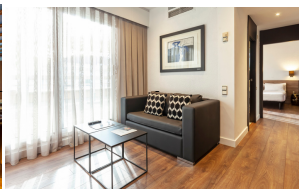

Meeting room capacity	M2	Ceiling height	Floor	Natural Light	U	Board	School	Theater	Banquet	Buffet	Cocktail
EPSOM ROOM	25	2.60	0	-	12	14	16	20	-	-	25
DERBY ROOM	55	2.60	0	-	22	30	30	50	-	-	50
BAR EPSOM	25	2.60	0	Si	-	-	-	-	-	-	50
RESTAURANT	100	2.60	-1	-	-	-	-	-	80	-	100