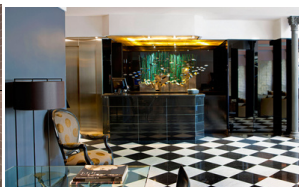

Meeting room capacity	M2	Ceiling height	Floor	Natural Light	U	Board	School	Theater	Banquet	Buffet	Cocktail
GRAN DERBY ROOM	180	2.50	-2	-	40	44	72	100	-	-	-
TERRACE - POOL	150	-	0	Yes	-	-	-	-	-	-	20
RESTAURANT (H. DERBY)	115	2.60	-1	-	-	-	-	-	80	74	100

Loreto, 28
08029 Barcelona (Spain)
Tel.: (+34) 93 445 25 44
Fax: (+34) 93 419 68 20
E-mail: granderby@derbyhotels.com
www.hotelgranderby.com

AMADEUS: LXBCNGRA
Galileo/Apollo: LX75570
Worldspan: LX27025
Sabre: LX20218

BARCELONA

- Claris 5*GL
- Bagués 5*
- Arai 4*S
- Granados 83 4*S
- Suites Avenue
- Balmes 4*
- Gran Derby Suite 4*
- Derby 4*
- Astoria 3*

MADRID

- Urban 5*GL
- Villa Real 5*

LONDON

- The Caesar 4*

BARCELONA APARTMENT

- Aramunt
- La República
- Gran de Gràcia
- Milà
- Val
- Villaruel
- Europa