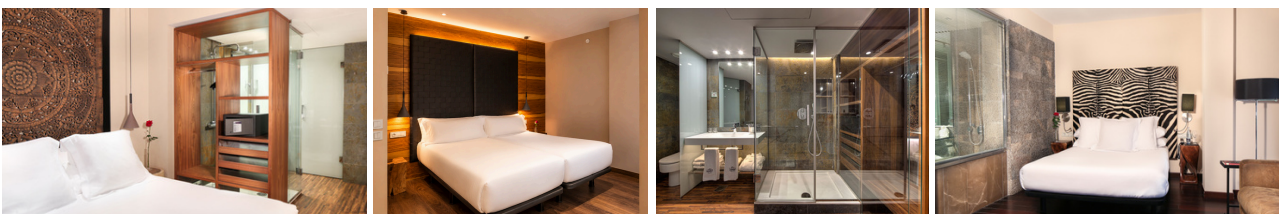

GRAN DERBY SUITE

4* HOTEL
Barcelona

The Gran Derby Suite is located next to Barcelona's Avinguda Diagonal in the commercial and business area. Its classic English-style façade hides modern interiors with avant-garde design, elegantly decorated with exotic materials and an extensive collection of art pieces.

- 43 rooms: 3 Classic, 2 Standard, 11 Duplex, 12 Deluxe, 13 Junior Suite and 2 Family
- 24 hour reception service
- Outdoor pool and solarium
- Gym and sauna
- Cocktail Bar (at Hotel Derby)
- Pizzeria Santa Napoli (at Hotel Derby)
- Restaurant for groups (at Hotel Derby)
- Contemporary art collection
- Meeting rooms and event spaces

- Free WIFI
- Room service available 24 hours
- Minibar in all rooms
- Individualized air conditioning
- Satellite tv
- Hairdryer, direct telephone line and safe
- Hydro-massage in some rooms
- Private terrace in some rooms
- Additional services: laundry, ironing, parking
- Cot on request, free of charge
- Small dogs allowed