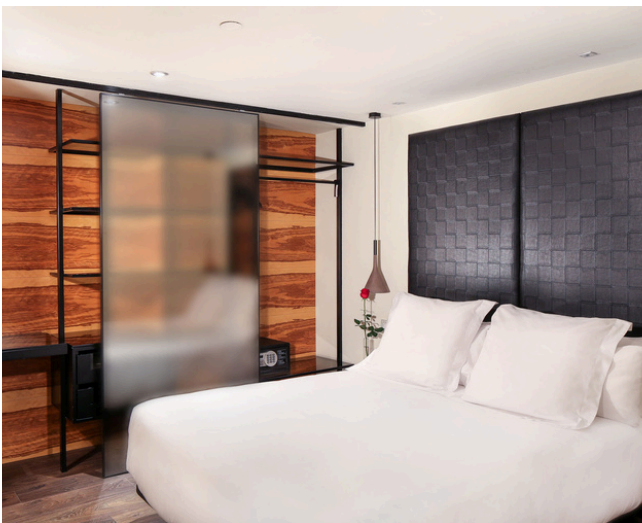

GRAN DERBY SUITE

4* HOTEL
Barcelona

The Gran Derby Suite is located next to Barcelona's Avinguda Diagonal in the commercial and business area. Its classic English-style façade hides modern interiors with avant-garde design, elegantly decorated with exotic materials and an extensive collection of art pieces.

- Free WIFI
- Room service available 24 hours
- Minibar in all rooms
- Individualized air conditioning
- Satellite tv
- Hairdryer, direct telephone line and safe
- Hydro-massage in some rooms
- Private terrace in some rooms
- Additional services: laundry, ironing, parking
- Cot on request, free of charge
- Small dogs allowed