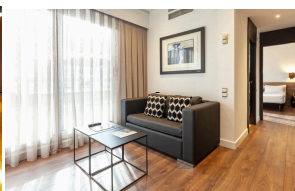

Meeting room capacity	M2	Ceiling height	Floor	Natural Light	U	Board	School	Theater	Banquet	Buffet	Cocktail
EPSOM ROOM	33	2.60	0	-	12	14	16	20	-	-	25
DERBY ROOM	57	2.60	0	-	22	30	30	50	-	-	50
RESTAURANT	115	2.60	-1	-	-	-	-	-	80	74	100

Loreto, 21
08029 Barcelona (Spain)
Tel.: (+34) 93 322 32 15
Fax: (+34) 93 410 08 62
E-mail: derby@derbyhotels.com
www.hotelderby.com

AMADEUS: YXBCNDR
Galileo/Apollo: YX01549
Worldspan: YX19727
Sabre: YX32446

BARCELONA

Claris 5*GL
Bagués 5*
Arai 4*S
Granados 83 4*S
Suites Avenue
Balmes 4*
Gran Derby Suite 4*
Derby 4*
Astoria 3*

MADRID

Urban 5*GL
Villa Real 5*

LONDON

The Caesar 4*

BARCELONA APARTMENT

Aramunt Milà
La República Val
Gran de Gràcia Villarroel
Europa