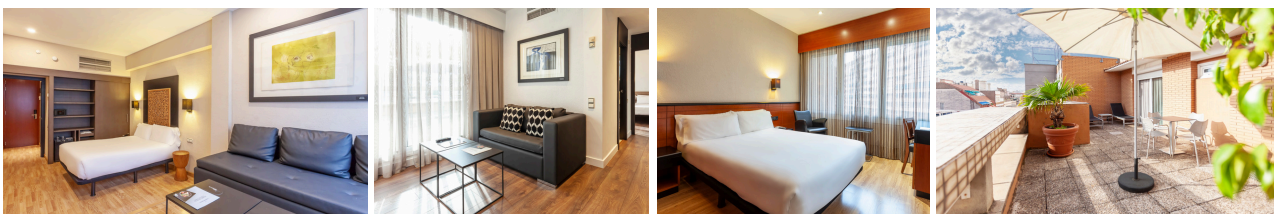

# DERBY

4\* HOTEL  
Barcelona

The Derby is an exquisite hotel located next to Avenida Diagonal and in the commercial and business area of Barcelona with an excellent connection with the rest of the city. Its facilities combine modernity and comfort with a collection of contemporary paintings that are exhibited inside.

- 117 rooms: 19 Single, 85 Double Standard, 7 Junior Suite, 4 Deluxe and 2 Family.
- 24 hour reception service
- Outdoor pool and solarium (at Hotel Gran Derby)
- Gym and sauna (at Hotel Gran Derby)
- Cocktail Bar
- Pizzeria Santa Napoli
- Restaurant for groups
- Collection of contemporary Spanish painting
- Meeting rooms and event spaces

- Free WIFI
- Room service available 24 hours
- Minibar in all rooms
- Individualized air conditioning
- Satellite TV
- Hairdryer, direct phone line and safe
- Private terrace in some rooms
- Additional services: laundry, ironing, parking
- Cot on request, free of charge
- Small Dogs Allowed