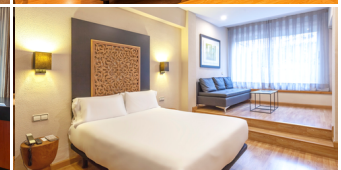

Meeting room capacity	M2	Ceiling height	Floor	Natural Light	U	Board	School	Theater	Banquet	Buffet	Cocktail
EPSOM ROOM	33	2.60	0	-	12	14	16	20	-	-	25
DERBY ROOM	57	2.60	0	-	22	30	30	50	-	-	50
RESTAURANT	115	2.60	-1	-	-	-	-	-	80	74	100

Loreto, 21
08029 Barcelona (Spain)
Tel.: (+34) 93 322 32 15
Fax: (+34) 93 410 08 62
E-mail: derby@derbyhotels.com
www.hotelderby.com

AMADEUS: YXBCNDR
Galileo/Apollo: YX01549
Worldspan: YX19727
Sabre: YX32446

BARCELONA

Claris 5*GL
Bagués 5*
Arai 4*S
Granados 83 4*S
Suites Avenue
Balmes 4*
Gran Derby Suite 4*
Derby 4*
Astoria 3*

MADRID

Urban 5*GL
Villa Real 5*

LONDON

The Caesar 4*

BARCELONA APARTMENT

Aramunt Milà
La República Val
Gran de Gràcia Villarroel
Europa