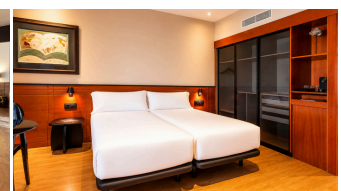

Meeting room capacity	M2	Ceiling height	Floor	Natural Light	U	Board	School	Theater	Banquet	Buffet	Cocktail
EPSOM ROOM	33	2.60	0	-	12	14	16	20	-	-	25
DERBY ROOM	57	2.60	0	-	22	30	30	50	-	-	50
RESTAURANT	115	2.60	-1	-	-	-	-	-	80	74	100

Loreto, 21
08029 Barcelona (Spain)
Tel.: (+34) 93 322 32 15
Fax: (+34) 93 410 08 62
E-mail: derby@derbyhotels.com
www.hotelderby.com

AMADEUS: YXBCNDR
Galileo/Apollo: YX01549
Worldspan: YX19727
Sabre: YX32446

BARCELONA

Claris 5*GL
Bagués 5*
Arai 4*S
Granados 83 4*S
Suites Avenue
Balmes 4*
Gran Derby Suite 4*
Derby 4*
Astoria 3*

MADRID

Urban 5*GL
Villa Real 5*

LONDON

The Caesar 4*

BARCELONA APARTMENT

Aramunt Milà
La República Val
Gran de Gràcia Villarroel
Europa